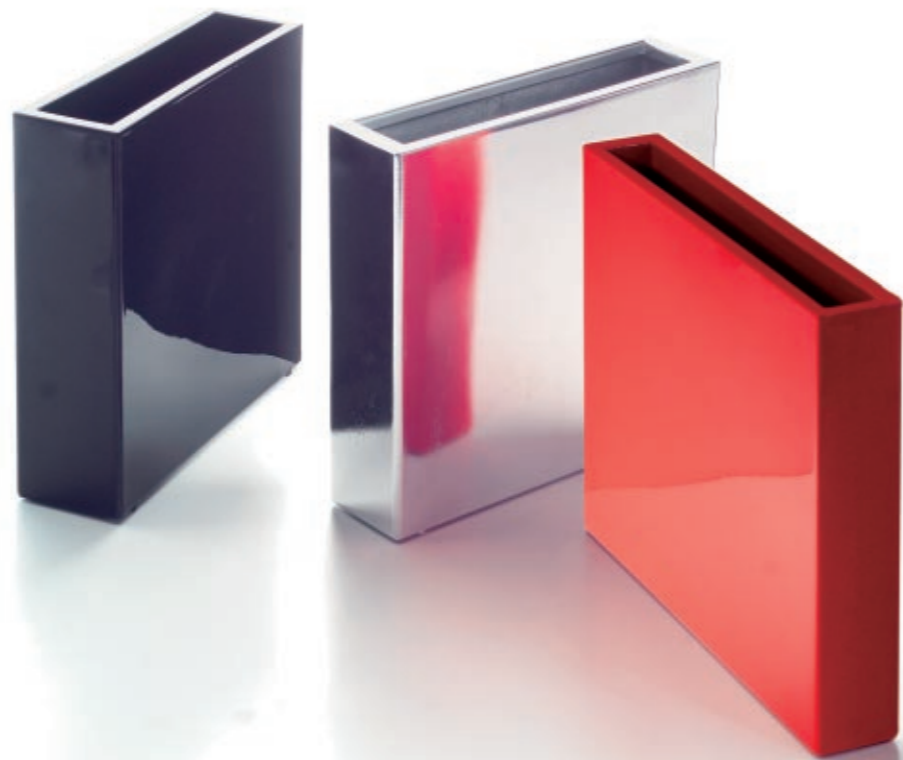

O-CUBE
O-CUBETTO
SERRALUNGA